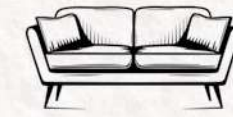

Three seater:
W: 226 / D: 102 / H: 85 / V: 1,4