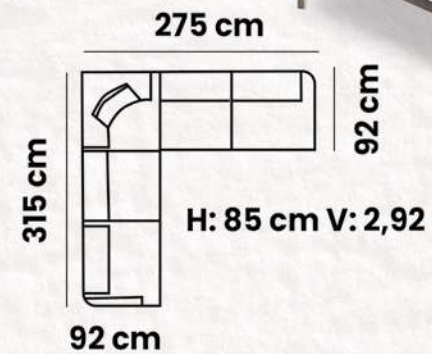

Where Style and
Comfort Intersect

INTRA
home concept
• Fabric Code: ANKA 152