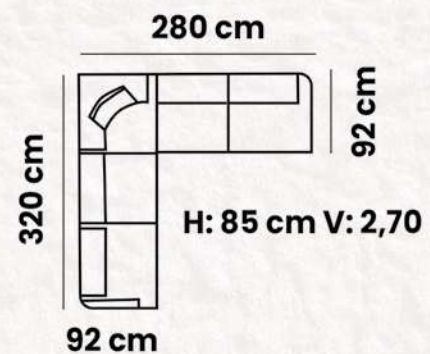

BONITA
— home concept
• Fabric Code: İSTANBUL 07

BONITA
— home concept
• Fabric Code: İSTANBUL 01
**Modern Design,
Maximum Comfort**