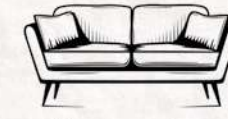

Three seater:

W: 243 / D: 101 / H: 84 / V: 1,35