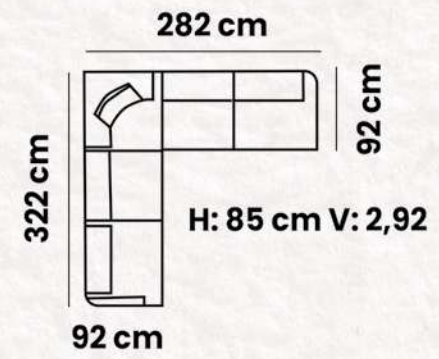

CANYON

— home concept
• Fabric Code: İSTANBUL 03

Comfort in the
Heart of Your Home

CANYON

— home concept
• Fabric Code: İSTANBUL 08