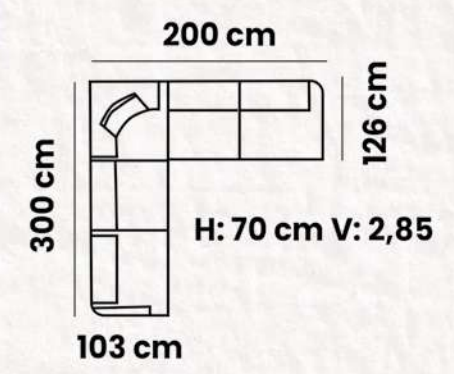

TEDDY
— home concept
• Fabric Code: İSTANBUL 01

Warm touch of comfort!

Teddy Corner Set turns your living spaces into a pleasant escape with its comfort and modern style. While its soft fabric and wide and deep seating areas offer a comfort that embraces you, its ergonomic design provides maximum comfort even in long-term use.

With Teddy in your comfort corner!