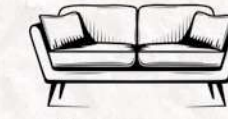

Three seater:

W: 247 / D: 104 / H: 71 / V: 1,64