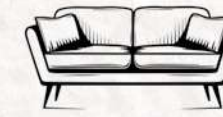

Three seater:
W: 249 / D: 105 / H: 68 / V: 1,51