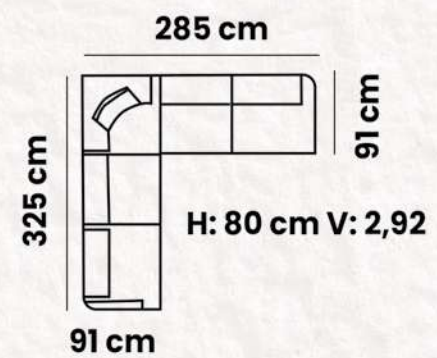

A Touch of Comfort in the
Heart of Your Home