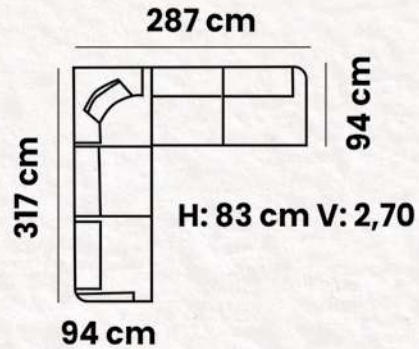

ROYAL

home concept

• Fabric Code: VELVET 431