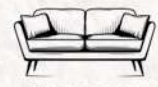

Three seater:
W: 220 / D: 88 / H: 96 / V: 1,15

•Fabric Code: VELVET 260

Its innovative lines blend with minimal forms to offer a contemporary look. Its spacious seating area, ergonomic structure and high-quality upholstery offer both comfort and aesthetics.