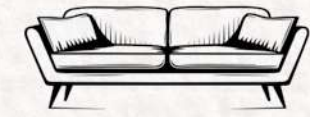

Four seater:
W: 267 / D: 105 / H: 68 / V: 1,61