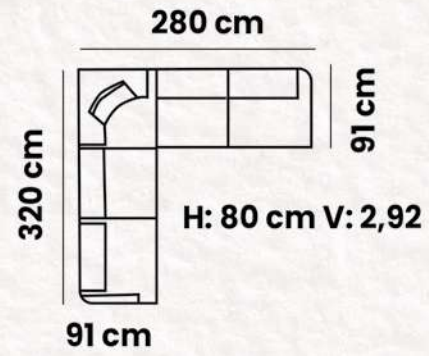

ASPENDOS

— home concept
• Fabric Code: VELVET 260